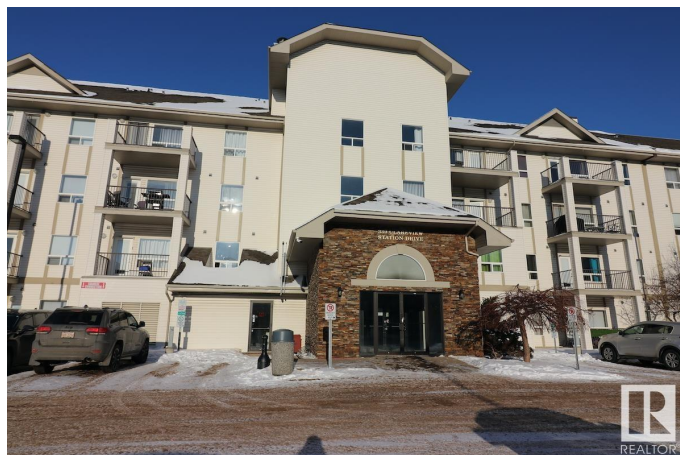

\$139,900 - 1211 330 Clareview Station Drive, Edmonton

MLS® #E4421273

\$139,900

1 Bedroom, 1.00 Bathroom, 625 sqft
Condo / Townhouse on 0.00 Acres

Clareview Town Centre, Edmonton, AB

Great for the first-time home buyer and or investor. This 1 bedroom, 1 bath second floor unit offers an open concept living area with eat-in dining, 4 pcs bath, large bedroom and in suite laundry with storage. No need to pay for a gym membership as this complex has an extremely nice fitness room. This location is hard to beat with walking distance to Clareview Transit and LRT Station, and just minutes to shopping, restaurants, and entertainment.

Community Information

Address 1211 330 Clareview Station Drive

Area	Edmonton
Subdivision	Clareview Town Centre
City	Edmonton
County	ALBERTA
Province	AB
Postal Code	T5Y 0E6

Amenities

Amenities	On Street Parking, Exercise Room, Exterior Walls- 2"x6", Parking-Plug-Ins, Parking-Visitor
Parking	Stall

Exterior

Exterior	Wood, Stone, Vinyl
Exterior Features	Fenced, Flat Site, No Back Lane, Public Transportation, Shopping Nearby
Roof	Asphalt Shingles
Construction	Wood, Stone, Vinyl
Foundation	Concrete Perimeter